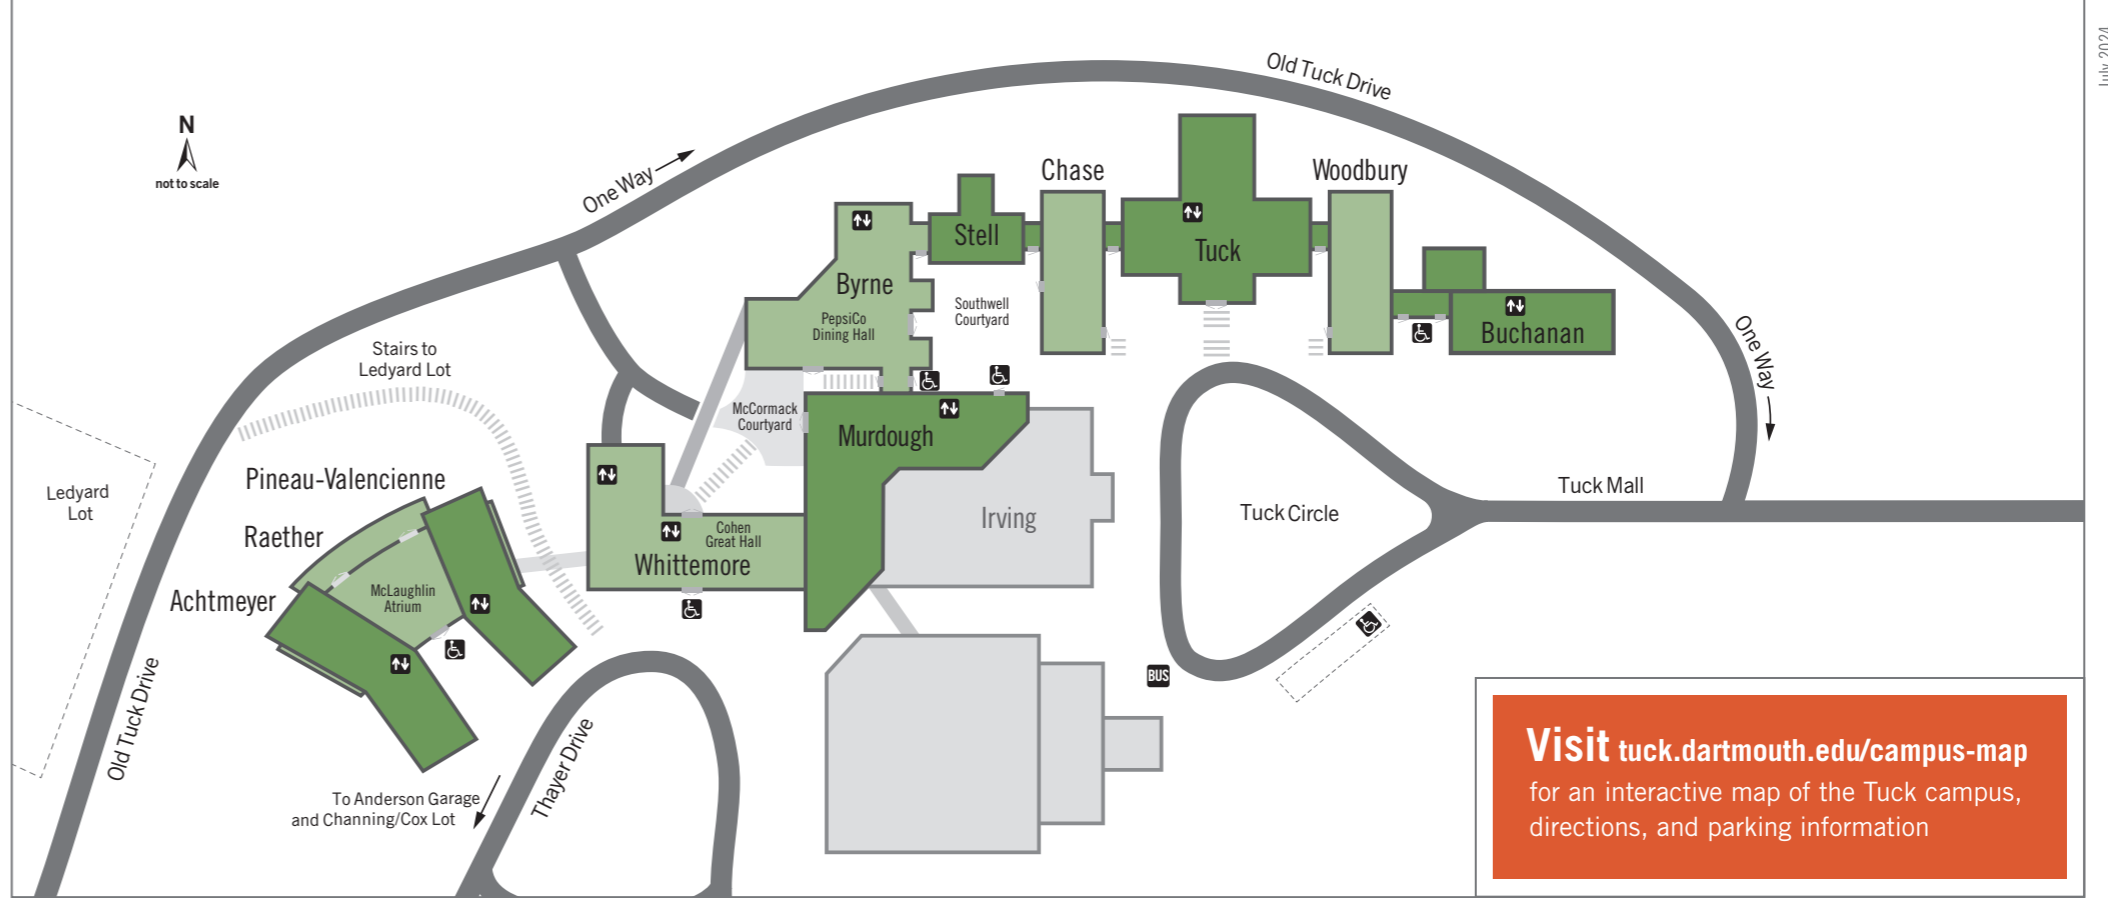

ROOM NAME	BUILDING	FLOOR/LEVEL
A	Abbott Study Room	Byrne	Seminar Level
	Alperin Conference Room	Murdough	Third Floor
	AMOS	Stell	Lower Level
	Ankeny Classroom	Murdough	Auditorium Level
	ARCO Study Room	Byrne	Seminar Level
	Arthur Andersen Study Room	Byrne	Seminar Level
	AV Support Team	Whittemore	Ground Level
	Ayres Dining Hall	Raether	First Floor
B	Barclay Classroom	Murdough	Auditorium Level
	Barris Incubator	Murdough	Mezzanine Level
	Barris Lobby	Raether	Classroom Level
	Benson Study Room	Whittemore	First Floor
	Borelli Classroom	Raether	Classroom Level
	Bosworth	Murdough	Mezzanine/Auditorium Level
	Buchanan 151	Buchanan	1.5 Level
	Byrne 210 Study Room	Byrne	Seminar Level
	Byrne 212 Study Room	Byrne	Seminar Level
	Byrne Dining	Byrne	Dining Level
C	Carolina Study Room	Achtmeyer	First Floor
	Carusi Study Room	Byrne	Seminar Level
	Centers	Murdough	Second Floor
	Chemerow Study Room	Whittemore	First Floor
	Class of 1977 Conference Room	Buchanan	1.5 Level
	Class of 1983 Study Room	Pineau-Valencienne	Third Floor
	Clerly-Whittemore Lounge	Whittemore	Second Floor
	Cohen Great Hall	Whittemore	First Floor
	Connolly Study Room	Achtmeyer	First Floor
	Conway Foyer/Reception Hall	Byrne	Dining Level
	Conway Room	Tuck	First Floor
	Cook Auditorium	Murdough	Auditorium Level
	Copy Center (AMOS)	Stell	Lower Level
	Curley Family Recreation Room	Raether	First Floor
D	Danziger Classroom	Byrne	Classroom Level
	Deutsche Bank Study Room	Byrne	Seminar Level
	Dishner Terrace	Raether	First Floor
	Diversity Study Room	Pineau-Valencienne	First Floor
	Dresner Study Room	Pineau-Valencienne	First Floor
E	Ehinger Study Room	Achtmeyer	First Floor
	Emmons Study Room	Pineau-Valencienne	First Floor
	End Study Room	Whittemore	Second Floor
	Executive in Residence Suite	Chase	Ground Floor
F	Familet Study Room	Whittemore	First Floor
	Feldberg Library	Murdough	First Floor
	Fernald Study Room	Whittemore	Second Floor
	First Boston Study Room	Byrne	Seminar Level
	First Manhattan Study Room	Byrne	Seminar Level
	Fisher Lounge	Byrne	Classroom Level
	Ford Motor Company Foyer	Tuck	First Floor
	Frantz Classroom	Byrne	Classroom Level
	Frantz II Classroom	Raether	Classroom Level
	Freda's Place	Achtmeyer	First Floor
	Fritz Conference Room	Whittemore	First Floor

Visit tuck.dartmouth.edu/campus-map
for an interactive map of the Tuck campus,
directions, and parking information

	ROOM NAME	BUILDING	FLOOR/LEVEL
G	Gelb Study Room	Pineau-Valencienne	First Floor
	General Motors Classroom	Byrne	Classroom Level
	Georgiopoulos Classroom	Raether	Classroom Level
	Gillette Technology Studio	Murdough	Auditorium Level
	Goldman Sachs Study Room	Byrne	Seminar Level
	Groupe Schneider Study Room	Byrne	Seminar Level
H	Hansen Conference Room	Whittemore	Second Floor
	Help Desk/Information Technology	Byrne	Mezzanine Level
	Hogan Leadership Library	Achtmeyer	First Floor
I	Information Technology/Help Desk	Byrne	Mezzanine Level
J	Jacquemin Dining Room	Byrne	Dining Level
	Jacquemin Study Room	Achtmeyer	First Floor
	Jasson Study Room	Pineau-Valencienne	First Floor
K	Kan-Leong Study Room	Byrne	Seminar Level
	Kreter Study Room	Whittemore	Second Floor
L	LaCorte Workout Room	Whittemore	Ground Floor
	Lebovitz Study Room	Whittemore	Second Floor
	Lindenauer	Byrne	Dining Level
	Linsky Study Room	Pineau-Valencienne	Second Floor
	Lubrano Classroom	Byrne	Classroom Level
M	Mailrooms (AMOS)	Stell	Lower Level
	Market (24-hour vending)	Whittemore	Ground Floor
	McKane Fitness Room	Achtmeyer	Second Floor
	McKane Reception Area	Chase	First Floor
	McLaughlin Atrium	Raether	First Floor
	Merrill Lynch Study Room	Byrne	Seminar Level
	Mooring Financial Study Room	Pineau-Valencienne	First Floor
	Morgan Stanley Study Room	Byrne	Seminar Level
	Mutz Conference Room	Achtmeyer	First Floor
N	Newcomb Exercise Room	Whittemore	Ground Level
O	Oregon Study Room	Achtmeyer	First Floor