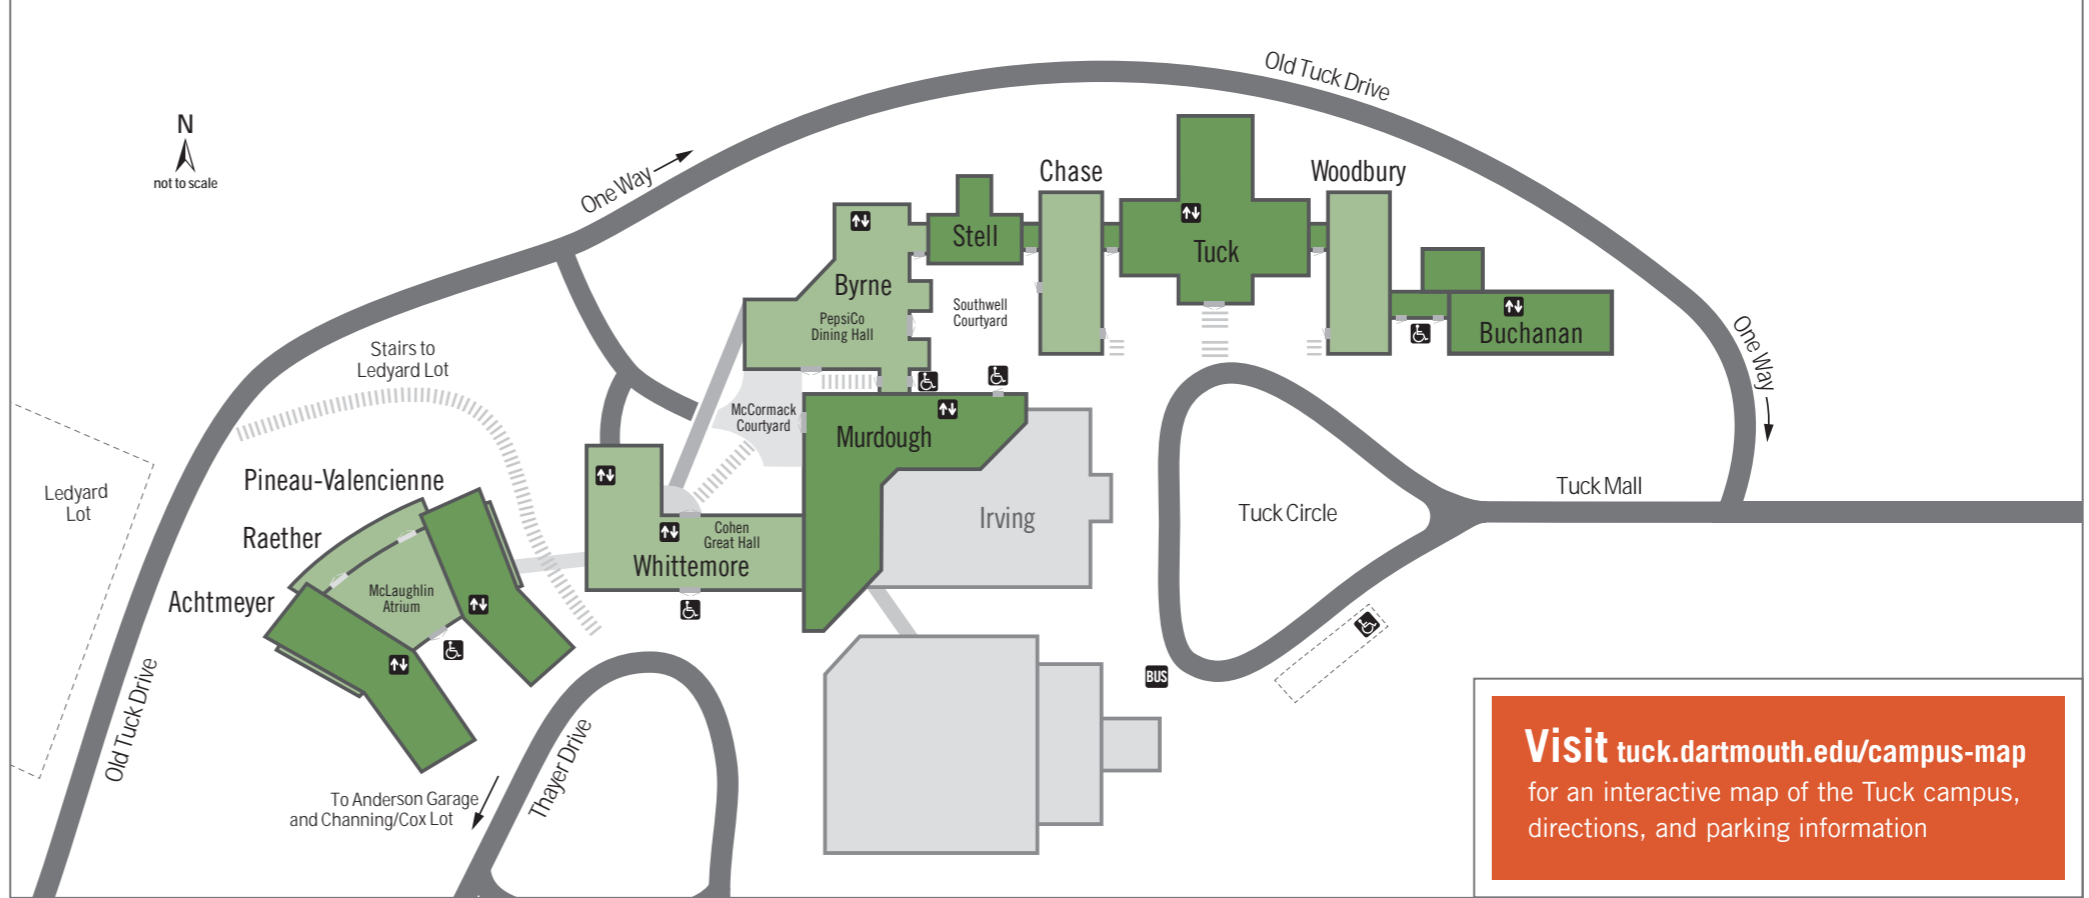

ROOM NAME	BUILDING	FLOOR/LEVEL		
A	Abbott Study Room	Byrne	Seminar Level		
	Alperin Conference Room	Murdough	Third Floor		
	AMOS	Stell	Lower Level		
	Ankeny Classroom	Murdough	Auditorium Level		
	ARCO Study Room	Byrne	Seminar Level		
	Arthur Andersen Study Room	Byrne	Seminar Level		
	AV Support Team	Whittemore	Ground Level		
	Ayres Dining Hall	Raether	First Floor		
	B	Bakala TuckGO Program	Murdough	First Floor	
		Barclay Classroom	Murdough	Auditorium Level	
Barris Incubator		Murdough	Mezzanine Level		
Barris Lobby		Raether	Classroom Level		
Benson Study Room		Whittemore	First Floor		
Borelli Classroom		Raether	Classroom Level		
Bosworth		Murdough	Mezzanine/Auditorium Level		
Byrne 210 Study Room		Byrne	Seminar Level		
Byrne 212 Study Room		Byrne	Seminar Level		
Byrne Dining		Byrne	Dining Level		
C	Carolina Study Room	Achtmeyer	First Floor		
	Carusi Study Room	Byrne	Seminar Level		
	Centers	Murdough	Second Floor		
	Chemerow Study Room	Whittemore	First Floor		
	Class of 1977 Conference Room	Buchanan	1.5 Level		
	Class of 1983 Study Room	Pineau-Valencienne	Third Floor		
	Clery-Whittemore Lounge	Whittemore	Second Floor		
	Cohen Great Hall	Whittemore	First Floor		
	Connolly Study Room	Achtmeyer	First Floor		
	Conway Foyer/Reception Hall	Byrne	Dining Level		
Conway Room	Tuck	First Floor			
Cook Auditorium	Murdough	Auditorium Level			
Copy Center (AMOS)	Stell	Lower Level			
Curley Family Recreation Room	Raether	First Floor			
D	Danziger Classroom	Byrne	Classroom Level		
	Deutsche Bank Study Room	Byrne	Seminar Level		
	Dishner Terrace	Raether	First Floor		
	Diversity Study Room	Pineau-Valencienne	First Floor		
	Dresner Study Room	Pineau-Valencienne	First Floor		
	E	Ehinger Study Room	Achtmeyer	First Floor	
		Emmons Study Room	Pineau-Valencienne	First Floor	
		End Study Room	Whittemore	Second Floor	
		Executive in Residence Suite	Chase	Ground Floor	
		F	Familet Study Room	Whittemore	First Floor
Feldberg Library			Murdough	First Floor	
Fernald Study Room			Whittemore	Second Floor	
First Boston Study Room			Byrne	Seminar Level	
First Manhattan Study Room			Byrne	Seminar Level	
Fisher Lounge			Byrne	Classroom Level	
Ford Motor Company Foyer	Tuck		First Floor		
Frantz Classroom	Byrne		Classroom Level		
Frantz II Classroom	Raether		Classroom Level		
Freda's Place	Achtmeyer		First Floor		
Fritz Conference Room	Whittemore	First Floor			

Visit tuck.dartmouth.edu/campus-map for an interactive map of the Tuck campus, directions, and parking information

	ROOM NAME	BUILDING	FLOOR/LEVEL				
G	Gelb Study Room	Pineau-Valencienne	First Floor				
	General Motors Classroom	Byrne	Classroom Level				
	Georgiopoulos Classroom	Raether	Classroom Level				
	Gillette Technology Studio	Murdough	Auditorium Level				
	Goldman Sachs Study Room	Byrne	Seminar Level				
	Groupe Schneider Study Room	Byrne	Seminar Level				
	H	Hansen Conference Room	Whittemore	Second Floor			
		Hogan Leadership Library	Achtmeyer	First Floor			
		I	Information Technology/Help Desk	Byrne	Mezzanine Level		
			J	Jacquemin Dining Room	Byrne	Dining Level	
Jacquemin Study Room				Achtmeyer	First Floor		
Jasson Study Room				Pineau-Valencienne	First Floor		
Joe's Bistro				Byrne	Dining Level		
K				Kan-Leong Study Room	Byrne	Seminar Level	
				Kreter Study Room	Whittemore	Second Floor	
				L	LaCorte Workout Room	Whittemore	Ground Floor
	Lebovitz Study Room				Whittemore	Second Floor	
	Lindenauer				Byrne	Dining Level	
	Linsky Study Room	Pineau-Valencienne			Second Floor		
	Lubrano Classroom	Byrne	Classroom Level				
	M	Mailrooms (AMOS)	Stell		Lower Level		
		Market (24-hour vending)	Whittemore		Ground Floor		
		McKane Fitness Room	Achtmeyer		Second Floor		
McKane Reception Area		Chase	First Floor				
McLaughlin Atrium		Raether	First Floor				
Merrill Lynch Study Room		Byrne	Seminar Level				
Mooring Financial Study Room		Pineau-Valencienne	First Floor				
Morgan Stanley Study Room		Byrne	Seminar Level				
Mutz Conference Room		Achtmeyer	First Floor				
N		Newcomb Exercise Room	Whittemore	Ground Level			
	O	Oregon Study Room	Achtmeyer	First Floor